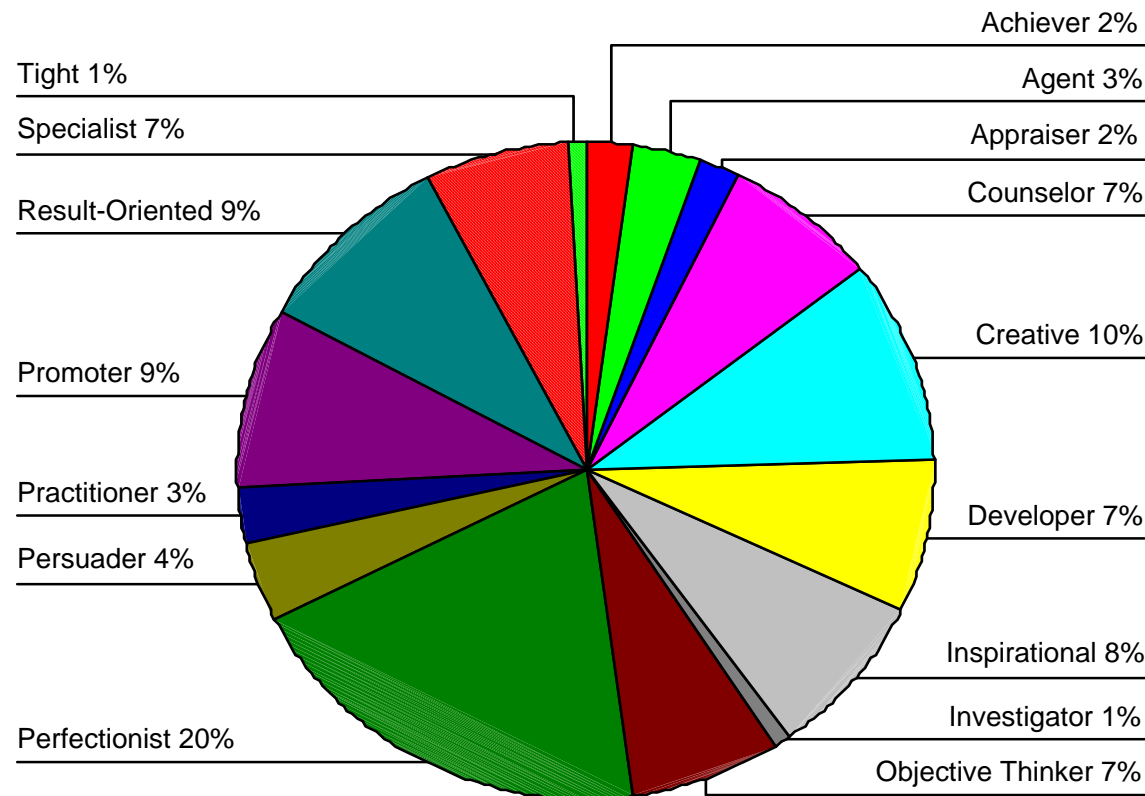

PPS Classical Patterns

www.epicprofiles.com - info@profiles4u.com - 517-324-9937

© 2002 by Inscape Publishing, Inc.
All rights reserved.